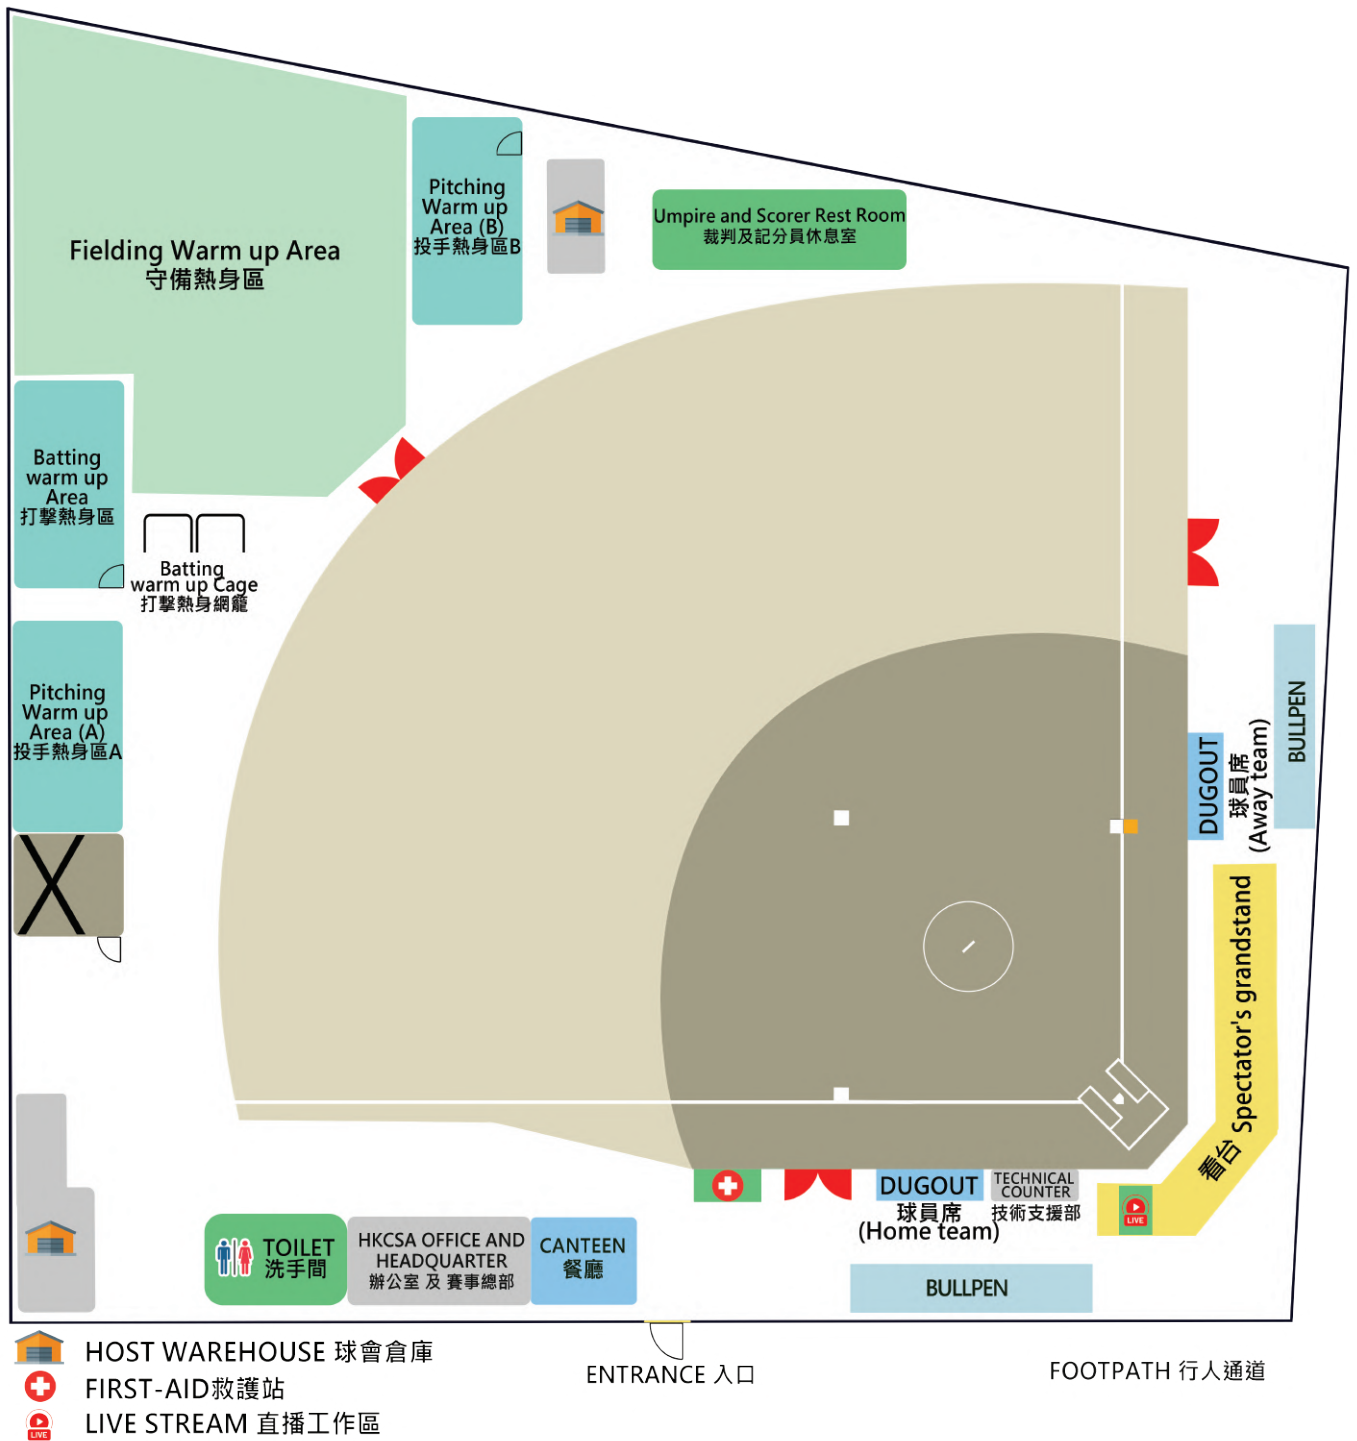

Hong Kong International Women Softball Championship 2024 Floor Plan 香港國際女子壘球錦標賽2024 地圖

Hong Kong International Women Softball Championship 2024 Schedule
 香港國際女子壘球錦標賽2024 賽程

DATE	TIME	GAME	PARTICULARS		VENUE	
Preliminary Round Robin						
7 Mar 2024 (Thursday)	9:00	1	CHN	vs	HKG- ALLIANCE	TKR
	11:15	2	TPE	vs	SGP	Softball Field
	13:30	Opening Ceremony				
	14:15	3	HKG-WOMEN	vs	PERAK	TKR
	16:30	4	CHN	vs	SGP	Softball Field
	18:45	5	HKG- ALLIANCE	vs	HKG-WOMEN	
8 Mar 2024 (Friday)	9:00	6	PERAK	vs	TPE	TKR Softball Field
	11:15	7	HKG-WOMEN	vs	CHN	
	13:30	8	SGP	vs	PERAK	
	15:45	9	TPE	vs	HKG- ALLIANCE	
	18:00	10	HKG-WOMEN	vs	SGP	
9 Mar 2024 (Saturday)	9:00	11	PERAK	vs	HKG- ALLIANCE	TKR Softball Field
	11:15	12	TPE	vs	CHN	
	13:30	13	SGP	vs	HKG- ALLIANCE	
	15:45	14	TPE	vs	HKG-WOMEN	
	18:00	15	PERAK	vs	CHN	
Final – Medals Round						
10 Mar 2024 (Sunday)	11:00	16	Home Team		Away Team	TKR Softball Field
	14:00	17	Rank 3rd	vs	Rank 4th	
				Rank 1st	vs	Rank 2nd
	19:30	Buffet Dinner & Prize Presentation				Hotel