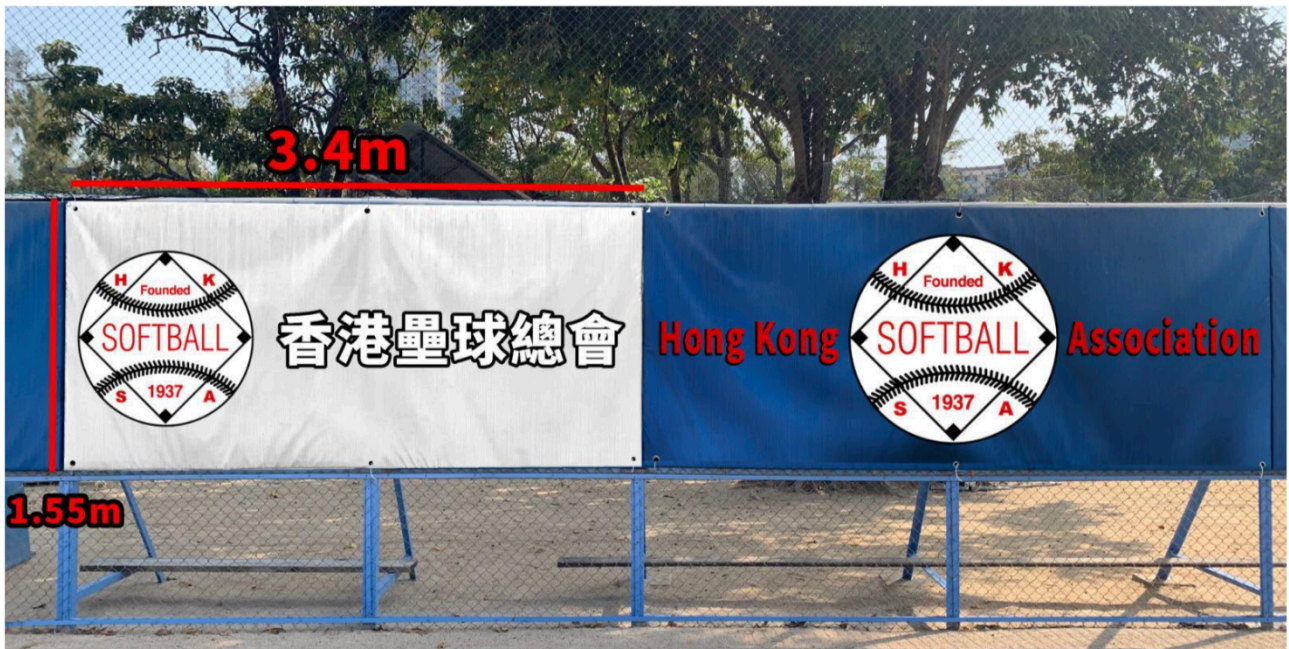

If your application is successful, we will start to produce your outfield banner.

**Details:**

Total 33 panels will be provided for hanging banners. The size of each banner will be around 1.55m(h) x 3.4m(w). The size of each banner will be slightly different depends on the actual size of the outfield panel.

Sample:

Design guideline:

1. The design must submit in AI format (CKMY)
2. The dimension of the design is: 1.55m(h) x 3.4m(w).
3. Only team name and logo are allowed to put in the banner design. HKSA reserves the right to reject any design if we think that it is not suitable/appropriate to display on the outfield panel.